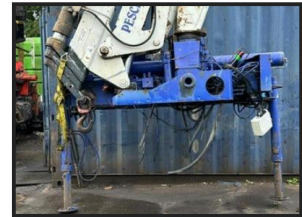

PESCI SPE 130-3

£2,500.00

3 EXTENSION. RADIO REMOTE CONTROL. HOOK CRANE. OLD, BUT WELL MAINTAINED.
ONE OWNER.

Product Details

Product Details	
Category/Type	Cranes
Make	PESCI
Model	SPE 130-3
Year	2003
Hours	-