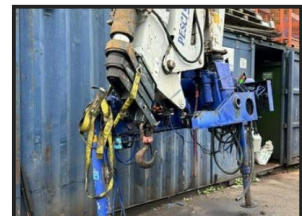

PESCI SPE 130-3

£2,500.00

3 EXTENSION. RADIO REMOTE CONTROL. HOOK CRANE. OLD, BUT WELL MAINTAINED.
ONE OWNER.

Product Details

Product Details	
<i>Category/Type</i>	Cranes
<i>Make</i>	PESCI
<i>Model</i>	SPE 130-3
<i>Year</i>	2003
<i>Hours</i>	-