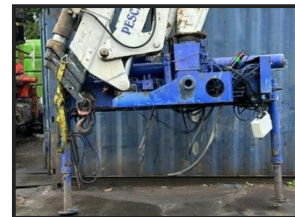

# PESCI SPE 130-3

**£2,500.00**

3 EXTENSION. RADIO REMOTE CONTROL. HOOK CRANE. OLD, BUT WELL MAINTAINED.  
ONE OWNER.

## Product Details

Product Details	
<b>Category/Type</b>	<b>Cranes</b>
<b>Make</b>	<b>PESCI</b>
<b>Model</b>	<b>SPE 130-3</b>
<b>Year</b>	<b>2003</b>
<b>Hours</b>	<b>-</b>

115 Hamstead Hill, Hamstead, Birmingham, B20 1BX