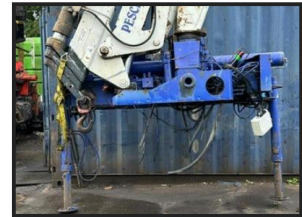

PESCI SPE 130-3

£2,500.00

3 EXTENSION. RADIO REMOTE CONTROL. HOOK CRANE. OLD, BUT WELL MAINTAINED.
ONE OWNER.

Product Details

Product Details	
<i>Category/Type</i>	Cranes
<i>Make</i>	PESCI
<i>Model</i>	SPE 130-3
<i>Year</i>	2003
<i>Hours</i>	-