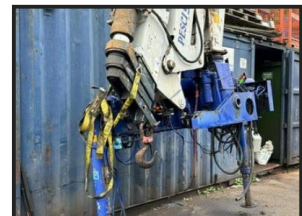

## PESCI SPE 130-3

**£2,500.00**

3 EXTENSION. RADIO REMOTE CONTROL. HOOK CRANE. OLD, BUT WELL MAINTAINED.  
ONE OWNER.

### Product Details

Product Details	
<b>Category/Type</b>	<b>Cranes</b>
<b>Make</b>	<b>PESCI</b>
<b>Model</b>	<b>SPE 130-3</b>
<b>Year</b>	<b>2003</b>
<b>Hours</b>	<b>-</b>

115 Hamstead Hill, Hamstead, Birmingham, B20 1BX