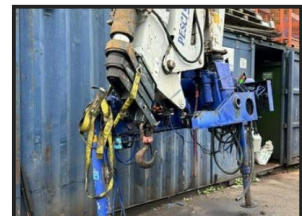

PESCI SPE 130-3

£2,500.00

3 EXTENSION. RADIO REMOTE CONTROL. HOOK CRANE. OLD, BUT WELL MAINTAINED.
ONE OWNER.

Product Details

Product Details	
Category/Type	Cranes
Make	PESCI
Model	SPE 130-3
Year	2003
Hours	-