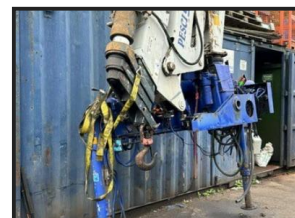

# PESCI SPE 130-3

**£2,500.00**

3 EXTENSION. RADIO REMOTE CONTROL. HOOK CRANE. OLD, BUT WELL MAINTAINED.  
ONE OWNER.

## Product Details

Product Details	
<b>Category/Type</b>	<b>Cranes</b>
<b>Make</b>	<b>PESCI</b>
<b>Model</b>	<b>SPE 130-3</b>
<b>Year</b>	<b>2003</b>
<b>Hours</b>	<b>-</b>

115 Hamstead Hill, Hamstead, Birmingham, B20 1BX