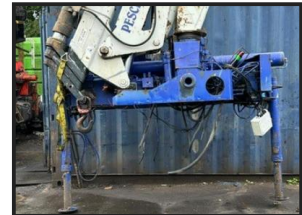

## PESCI SPE 130-3

**£2,500.00**

3 EXTENSION. RADIO REMOTE CONTROL. HOOK CRANE. OLD, BUT WELL MAINTAINED.  
ONE OWNER.

### Product Details

Product Details	
<b>Category/Type</b>	<b>Cranes</b>
<b>Make</b>	<b>PESCI</b>
<b>Model</b>	<b>SPE 130-3</b>
<b>Year</b>	<b>2003</b>
<b>Hours</b>	<b>-</b>

115 Hamstead Hill, Hamstead, Birmingham, B20 1BX