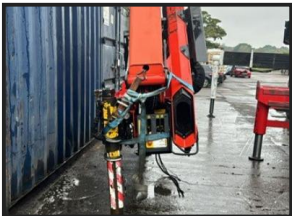

# PALFINGER PK13001K

**£9,500.00**

2 EXTENSION. RADIO REMOTE CONTROL. PIPED. CRANE IS VERY CLEAN. REMOVED FROM REAR OF VEHICLE.

| Product Details      |                  |
|----------------------|------------------|
| <b>Category/Type</b> | <b>Cranes</b>    |
| <b>Make</b>          | <b>PALFINGER</b> |
| <b>Model</b>         | <b>PK13001K</b>  |
| <b>Year</b>          | <b>2014</b>      |
| <b>Hours</b>         | <b>-</b>         |