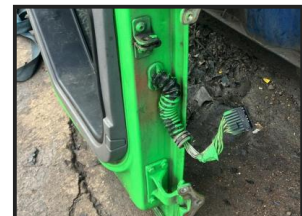

# DAF/RENAULT/VOLVO DOOR

**£250.00**

PASSENGER SIDE DOOR WITH LOWER WINDOW FOR DVS.

## Product Details

Product Details	
<i>Category/Type</i>	<i>Parts</i>
<i>Make</i>	<i>DAF/RENAULT/VOLVO</i>
<i>Model</i>	<i>DOOR</i>
<i>Year</i>	-
<i>Hours</i>	-

115 Hamstead Hill, Hamstead, Birmingham, B20 1BX