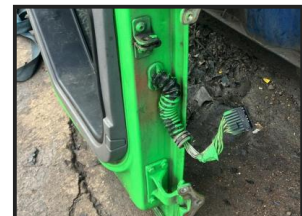

DAF/RENAULT/VOLVO DOOR

£250.00

PASSENGER SIDE DOOR WITH LOWER WINDOW FOR DVS.

Product Details

Product Details	
<i>Category/Type</i>	<i>Parts</i>
<i>Make</i>	<i>DAF/RENAULT/VOLVO</i>
<i>Model</i>	<i>DOOR</i>
<i>Year</i>	-
<i>Hours</i>	-